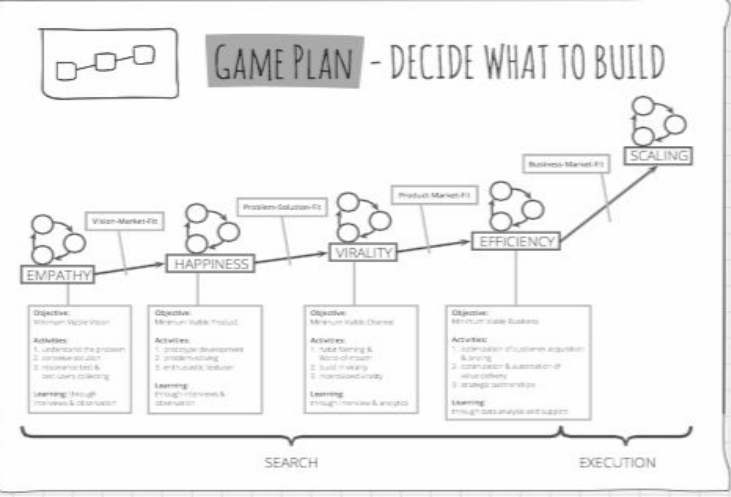

DEVELOP CONCEPT IDEAS BY USING THE GAMESET  
THE GAMESET IS A COLLECTION OF BOARD GAMES SIMILAR TO BUSINESS MODEL CANVAS, WHICH HELPS YOU TO UNDERSTAND THE CUSTOMERS AND STAKEHOLDERS, TO DESIGN THE PRODUCT, THE BUSINESS MODEL AND TO DEVELOP AND TEST THE GROWTH ENGINES.

## GAME SET - GENERATE IDEAS

DECIDE WHAT TO BUILD BY USING THE GAMEPLAN  
THE GAMEPLAN IS A PROCESS AND RECOMMENDATIONS WHICH HELPS YOU TO DECIDE WHAT TO DO NEXT. IT HELPS YOU TO FOCUS AND DEFINE THE WORK.