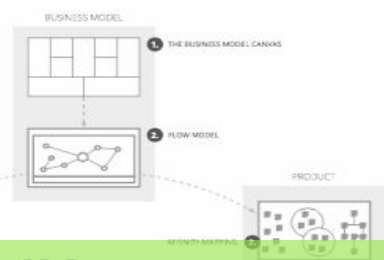

FOR LEAN STARTUP PRACTITIONERS.
GET FOCUSED ON WHAT REALLY MATTERS.

DEVELOP CONCEPT IDEAS BY USING THE GAMESET
THE GAMESET IS A COLLECTION OF BOARD GAMES SIMILAR TO BUSINESS MODEL CANVAS, WHICH HELPS YOU TO UNDERSTAND THE CUSTOMERS AND STAKEHOLDERS, TO DESIGN THE PRODUCT, THE BUSINESS MODEL AND TO DEVELOP AND TEST THE GROWTH ENGINES.

GAME SET - GENERATE IDEAS